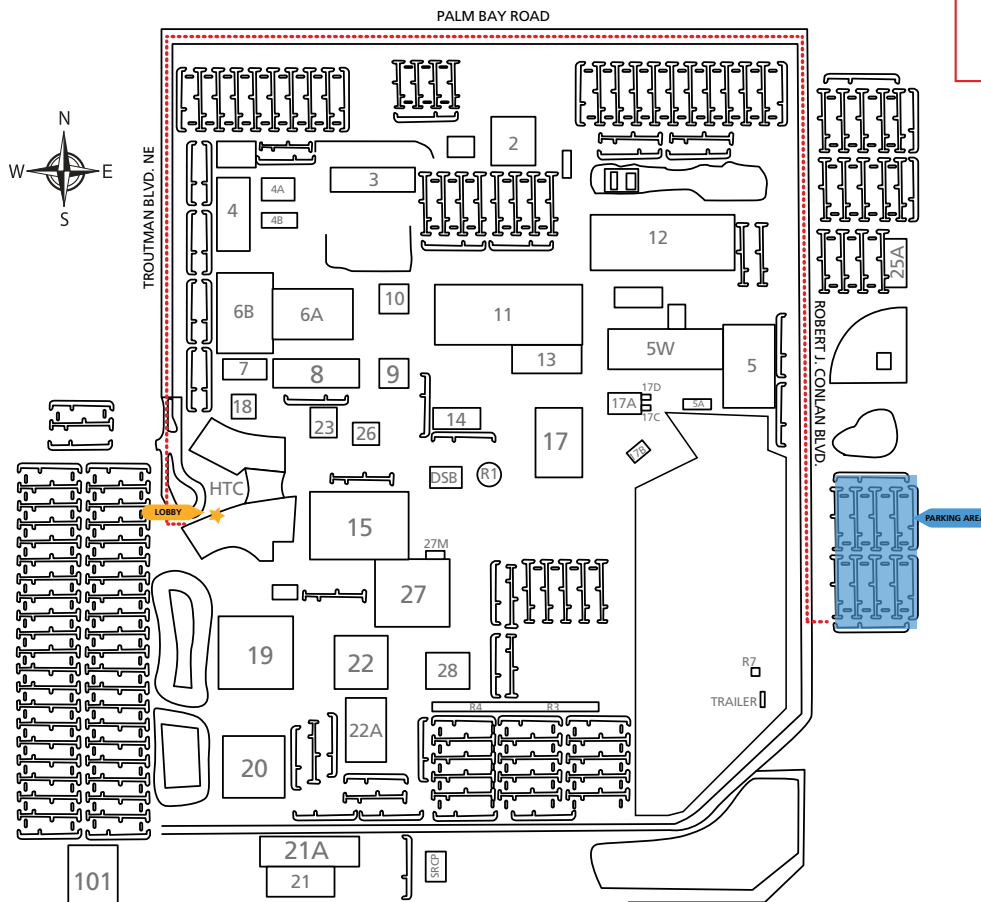

L3HARRIS HIGH TECH CENTER

PARKING MAP

Please register with the lobby receptionist upon entering the front lobby of the facility.

Decimal Latitude and Longitude:
28.029658, -80.597215

Lat/Long in Degrees, Minutes and Second:
28°01'46.8"N 80°35'50.0"W

Plus code for location:
2CH3+V4 Palm Bay, Florida

- HIGH TECH CENTER (HTC)
- HTC PARKING
- SHUTTLE SERVICE

L3Harris.com

L3HARRIS HIGH TECH CENTER
1395 TROUTMAN BLVD PALM BAY, FL 32905

[Click here to learn more about the HTC](#)