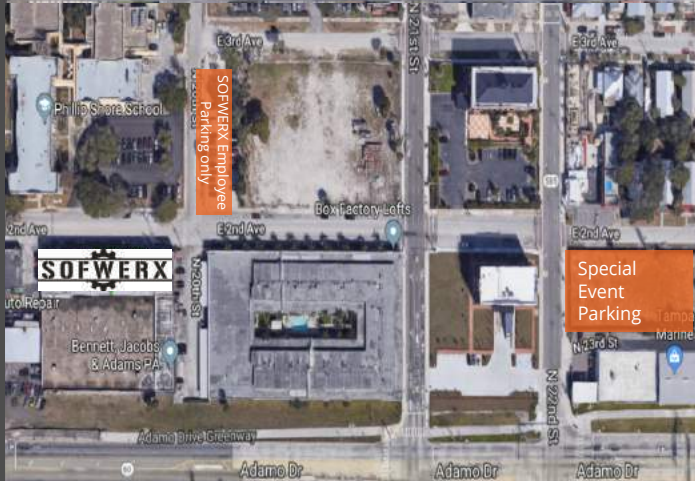

Welcome to SOFWERX

SOFWERX was created under a Partnership Intermediary Agreement, established in September of 2015, between DEFENSEWERX and the United States Special Operations Command (USSOCOM). Located in Tampa, FL, SOFWERX has a very dynamic environment designed to create a rate of return on collision for all participants. Through the use of our growing ecosystem, promotion of divergent thought, and neutral facilitation, our goal is to bring the right minds together to solve challenging problems.

SOFWERX

1925 E 2nd Ave, Suite 102 Tampa, FL 33605

Parking for visitors is limited to street parking. Additional parking is available at the following locations:

- Ybor Lot 3: 1701 North 19th Street
- Ybor Lot 5: 1812 North 19th Street

The Special Event Parking lot is reserved for large events and will be indicated prior to your arrival.

Special Event Parking
2203 E 2nd Ave
Tampa, FL 33605

*Your vehicle is subject to be towed if parked in the SOFWERX Employee lot.

Sparkman Wharf:

615 Channelside Dr, Tampa, FL 33602
(813) 345-5881
Outdoor food hall with several restaurant options

Al's Finger Licking Good Bar-B-Que:

2302 E 7th Ave, Tampa, FL 33605
(813) 956-0675
Popular counter-serve mainstay supplying Tennessee-style BBQ dinners & sides in a colorful bungalow