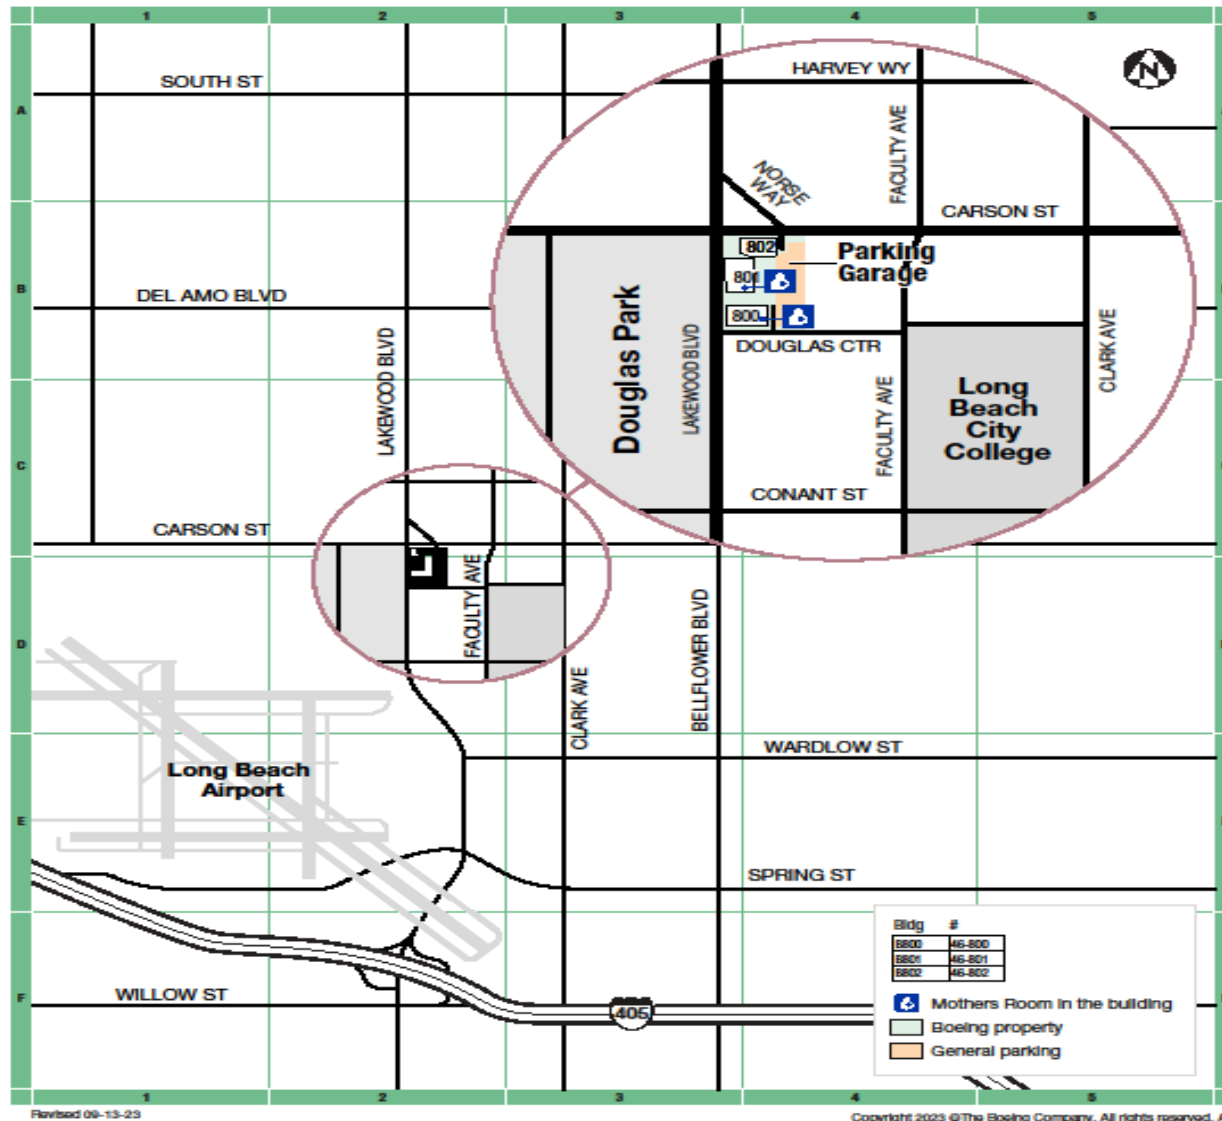

California – Long Beach

Douglas Center 800–802 | 4000 N. Lakewood Blvd., Long Beach, CA 90808

Parking Structure right behind the Site Building 800