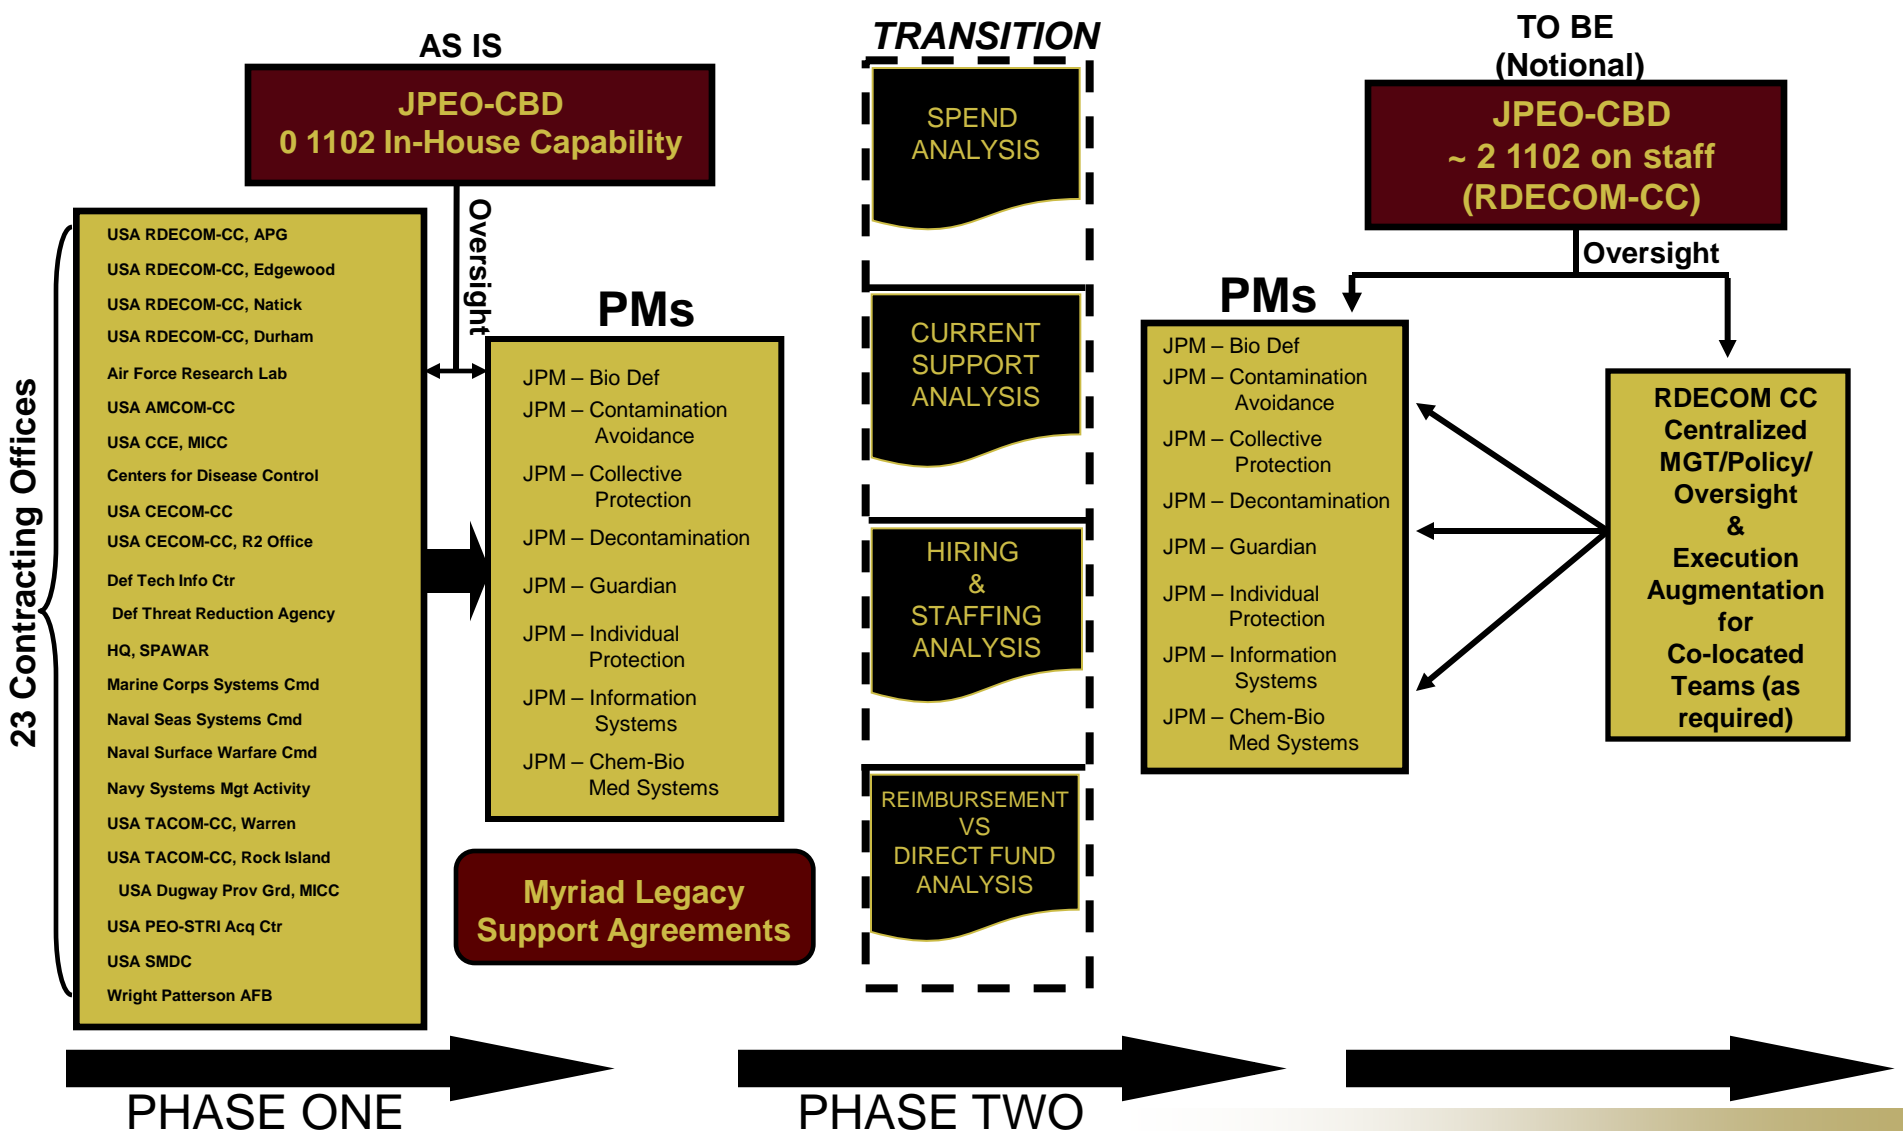

RDECOM

*US Army Research, Development &
Engineering Command Contracting Center
Contracting Support to the Warfighter*

JPEO Contracting Support

- Desired End State
 - RDECOM PARC authority for CHEM-BIO contracting Support
 - RDECOM CC Reimbursable Spaces provides matrix support to JPEO PM's
- Senior Contract Advisor at JPEO for planning, policy and contract ops support
- RDECOM Contracting Center/Edgewood Contracting Division co-located in new JPEO HQ Building at APG
- Edgewood Contracting Division re-organizing to assume bulk of contracting support

Contracting Concept of Support Joint Program Executive Office for Chemical and Biological Defense

JPEO Contracting Support

- Phase One

- Determine Full Extent of as-is Support
 - Reimbursable/Non-Reimbursable
- Contracting Off/Spec
- Legal
- Small Business
- Comp Advocate
- Cost/Pricing

- Phase Two

- Determine Phased approach to migration to central contracting support
-
- Immediate Action
 - RDECOM CC hire 1 FTE @ JPEO for planning, policy and contract ops support
 - Transition contracting support personnel at Ft. Detrick to RDECOM Contracting Center
 - Finalize ASALT memo